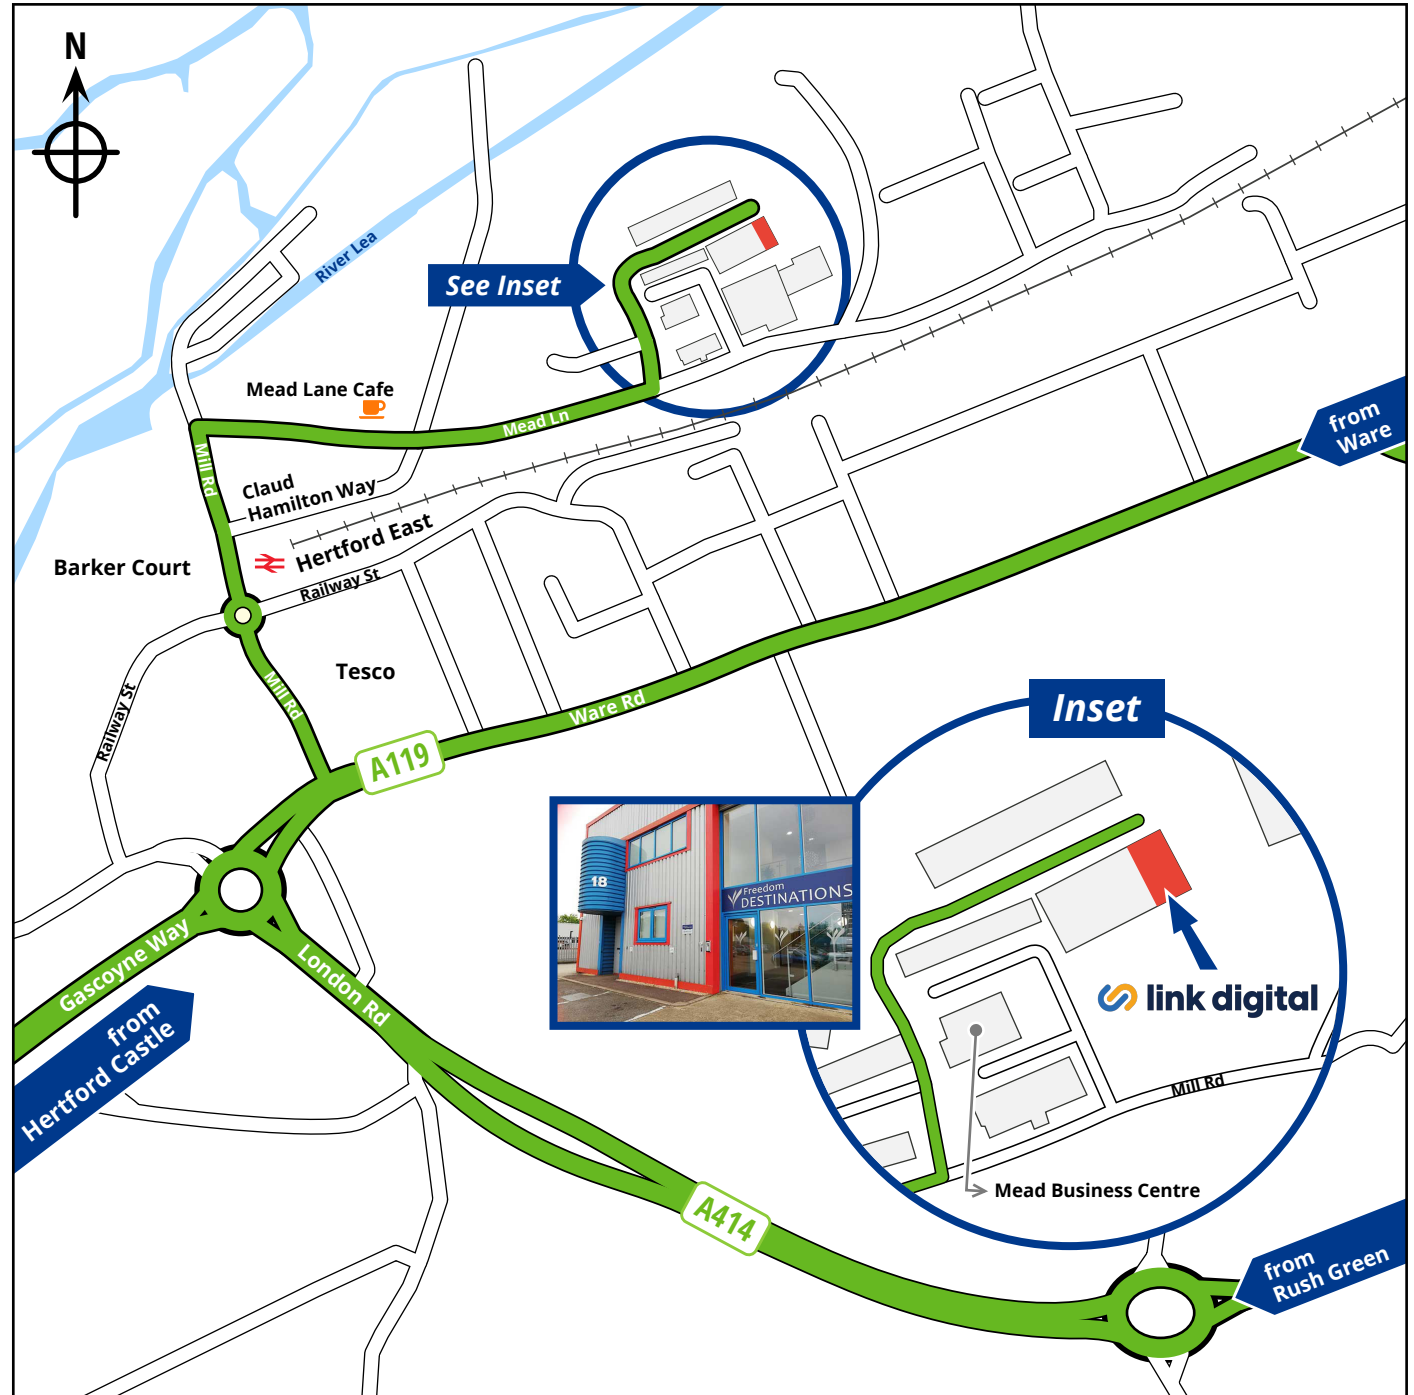

Link Digital Limited

18 Mead Business Centre, Hertford, SG13 7BJ

☎ 0345 307 3380 ✉ hello@linkdigital.co.uk

www.linkdigital.co.uk

From the A1M turn off at Hatfield. 🚗

- 1 Get on the Hertford Road A414. Follow the A414 to Ware Rd/A119 in Hertford. You will see Tesco Supermarket on the left. Take the Mill Rd.

From Ware take Bowling Street Rd to Star Street/B1004. 🚗

- 2 Take the A119 to Mill Road in Hertford. Turn right in to Mill Road which is next to Tesco Supermarket. Take the Mill Rd

From Rush Green follow the A414 to Hertford. 🚗

- 3 At the roundabout take the third exit onto Ware Road /A119. Turn left in to Mill Road.

From any routes Drive down Mill Road. 🚗

- 4 You will see Tesco and Hertford East Railway Station on the right. Turn in to Mead Lane on the right and follow Mead Lane past Mead Lane Café on the left. Along Mead Lane you will see signposted on your left the Mead Business Centre which is an industrial park. Drive into the industrial park and follow the industrial park road to the right and drive as far as you can. We are Number 18 and the last unit on the right. The building is named Freedom Destinations House.

We have ample free visitor parking directly in front of the building. When you arrive, please press the door buzzer and we will come to the door to greet you and we look forward to meeting you.