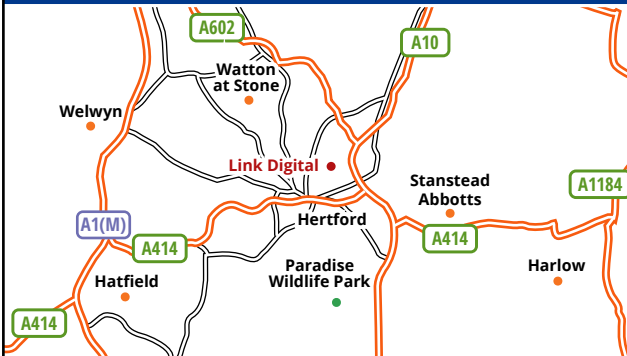

Link Digital Limited

18 Mead Business Centre, Hertford, SG13 7BJ

☎ 0345 307 3380 ✉ hello@linkdigital.co.uk

www.linkdigital.co.uk

From the A1M turn off at Hatfield. 🚗

- 1 Get on the Hertford Road A414. Follow the A414 to Ware Rd/A119 in Hertford. You will see Tesco Supermarket on the left. Take the Mill Rd.

From Ware take Bowling Street Rd to Star Street/B1004. 🚗

- 2 Take the A119 to Mill Road in Hertford. Turn right in to Mill Road which is next to Tesco Supermarket. Take the Mill Rd

From Rush Green follow the A414 to Hertford. 🚗

- 3 At the roundabout take the third exit onto Ware Road /A119. Turn left in to Mill Road.

From any routes Drive down Mill Road. 🚗

- 4 You will see Tesco and Hertford East Railway Station on the right. Turn in to Mead Lane on the right and follow Mead Lane past Mead Lane Café on the left. Along Mead Lane you will see signposted on your left the Mead Business Centre which is an industrial park. Drive into the industrial park and follow the industrial park road to the right and drive as far as you can. We are Number 18 and the last unit on the right. The building is named Freedom Destinations House.